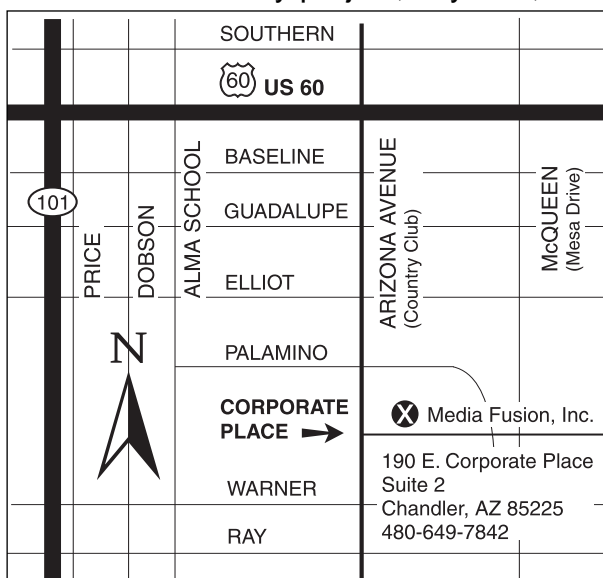

PrePress Service Bureau

We've Moved!..New Location:

190 E. Corporate Place, Suite #2
Chandler, AZ 85225

Same - Phone, Fax, E-Mail & Website (see map below)

**Neg and Pos Film Output... Color Digital Post-Rip Proofing...
Trade Design and Typesetting... Hi-Res Scanning... CTP File
Prep, Repair, Imposition.**

Polyplate (SilverMaster Digiplate): (2400dpi up to 175lpi)

- 13.3x19.X - $10.00 ea.

Output from native programs with all links and fonts included, or composite or pre-separated Press Quality PDF

- 13.3x19.X - $8.50 ea.

Output from templated PDF or postscript file. We will assist you in setting up your plate templates and provide PS drivers.

Our highly trained staff is here to provide full prepress services for you and your clients.

Our trade services include: single color through full color graphic design and typesetting from start to finish of any project, any size, or manipulation of files supplied to us by you or your

client. If you are already a CTP/DPM shop, we're here to help out on prepping, preflight or imposing files as well as offering our output services in emergency situations.

**190 E. Corporate Place
Suite #2
Chandler, Arizona 85225
Tel (480) 649-7842
Fax (480) 649-7921**

**Website: mfiprepress.com
E-mail: art@mfiprepress.com**